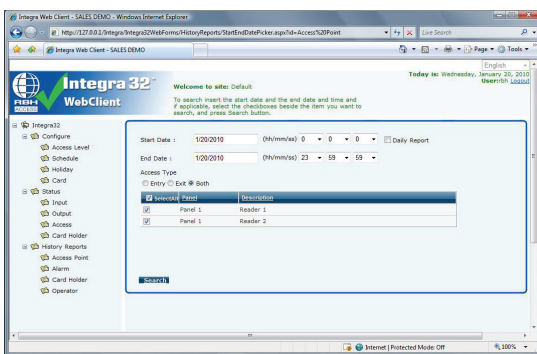

Register your Integra, Configure ISS, Install Web module and now authorized users in your organization can use Internet, office LAN or your 3/4G connection to control your system.

On the road or in the office users can edit, control and report regardless of the operating system, device type or browser brand they use.

Multiple users can administer Integra32 via browser at the same time, while Integra32 operators permission settings still apply.

Edit settings:

Cardholders and Access Levels
Schedules and Holidays

Control and monitor:

Doors and Cardholders
Inputs and Outputs

Report on:

Door and Cardholder activity
System alarms and Operator's log

Apple, Microsoft, Linux., iOS... Laptop, Tablet or Smart phone... Internet Explorer, Opera, Firefox, Chrome, Safari and more...