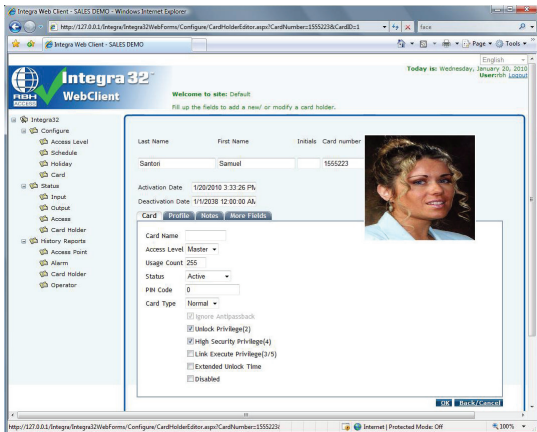

Integra 32™ SOFTWARE MODULES

Web Client

Use your Web browser to control Integra32 Access Control System

Integra32's Web component harnesses the power of Windows' built in Web Server (ISS) and .ASP technology to allow users Web browser access to their Access Control system.

Register your Integra, Configure ISS, Install Web module and now authorized users in your organization can use Internet, office LAN or your 3/4G connection to control your system.

On the road or in the office users can edit, control and report regardless of the operating system, device type or browser brand they use.