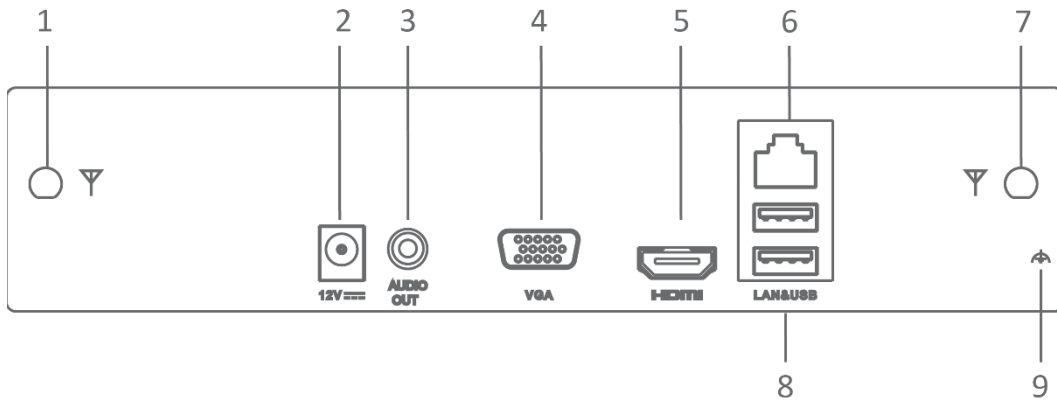

Physical Interfaces

No.	Name	No.	Name
0	Wi-Fi antenna	(	/>
'	Power supply	B	Wi-Fi antenna
E	Audio out	8	USB
4	VGA interface	1	Ground
5	HDMI interface